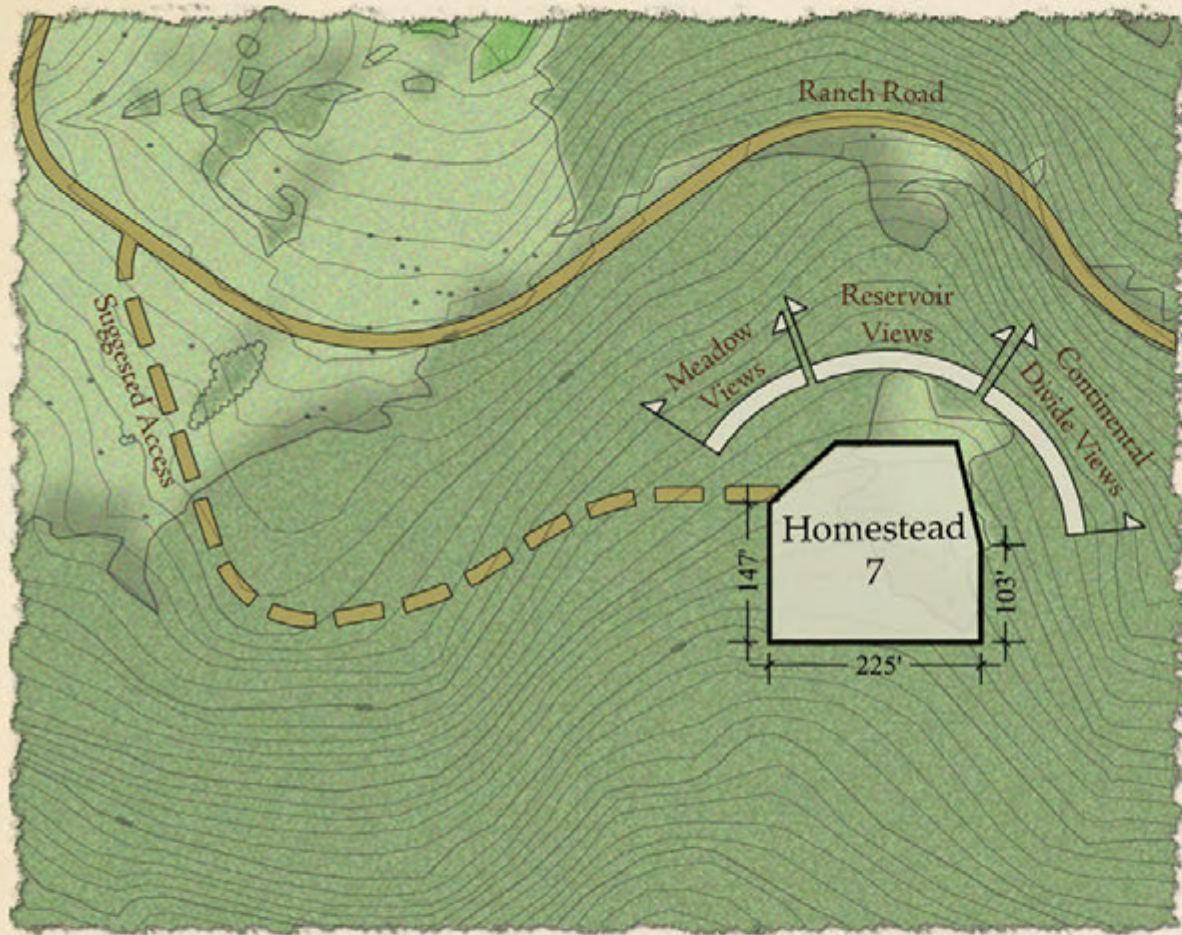

# Aspen Springs - Homestead 7

Located high on a hillside, this secluded homestead offers virtually every view available from Aspen Springs. This homestead is the definition of private luxury mountain living.  
Envelope size = 44,012 Square Feet

CONTEXT MAP