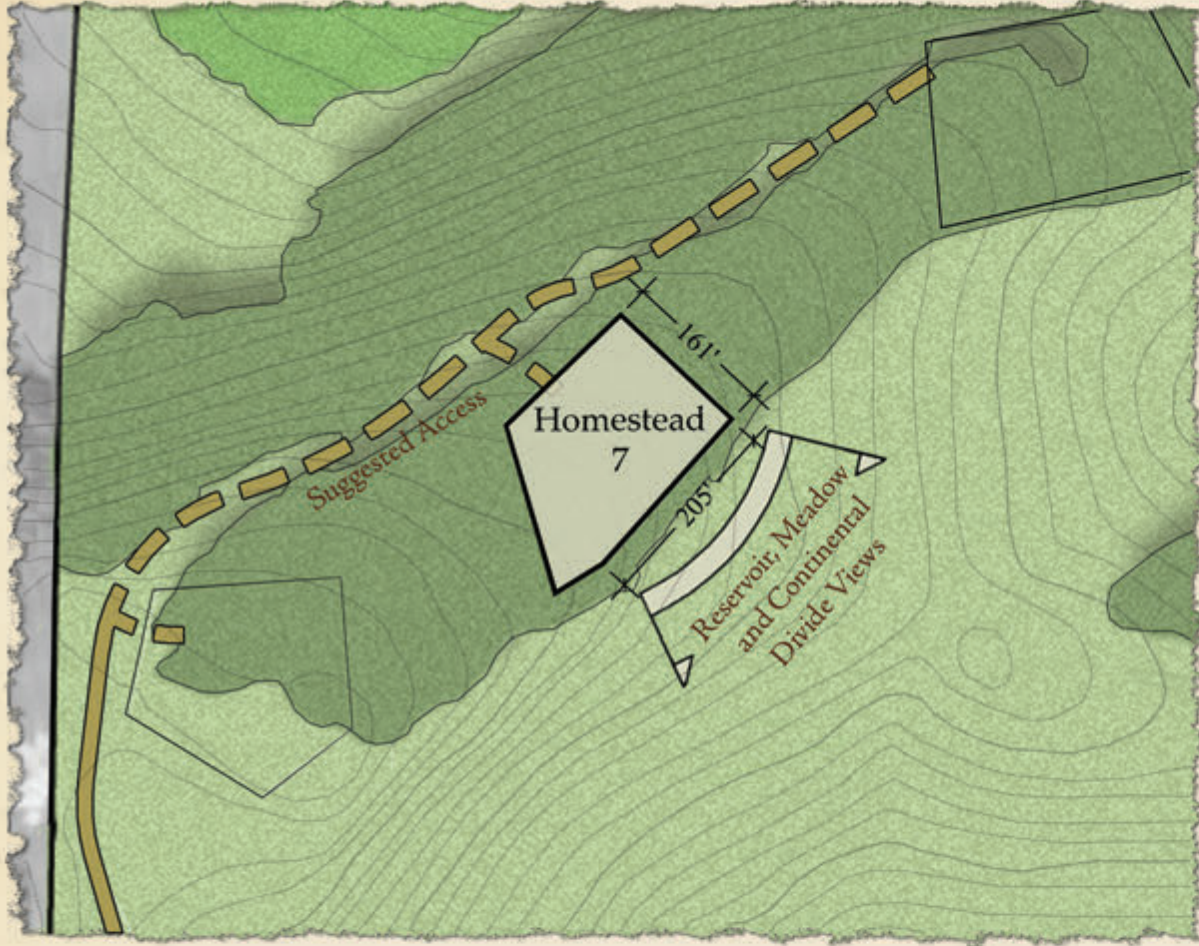

# Dexter Ridge - Homestead 7

Homestead 7 overlooks the C Lazy U Ranch and offers unparalleled bird's eye views of the meadows, Willow Creek Reservoir and the Continental Divide. This homestead allows for easy access to the ranch with an intimate setting nestled on Dexter Ridge. Envelope size = 36,479 Square Feet

CONTEXT MAP